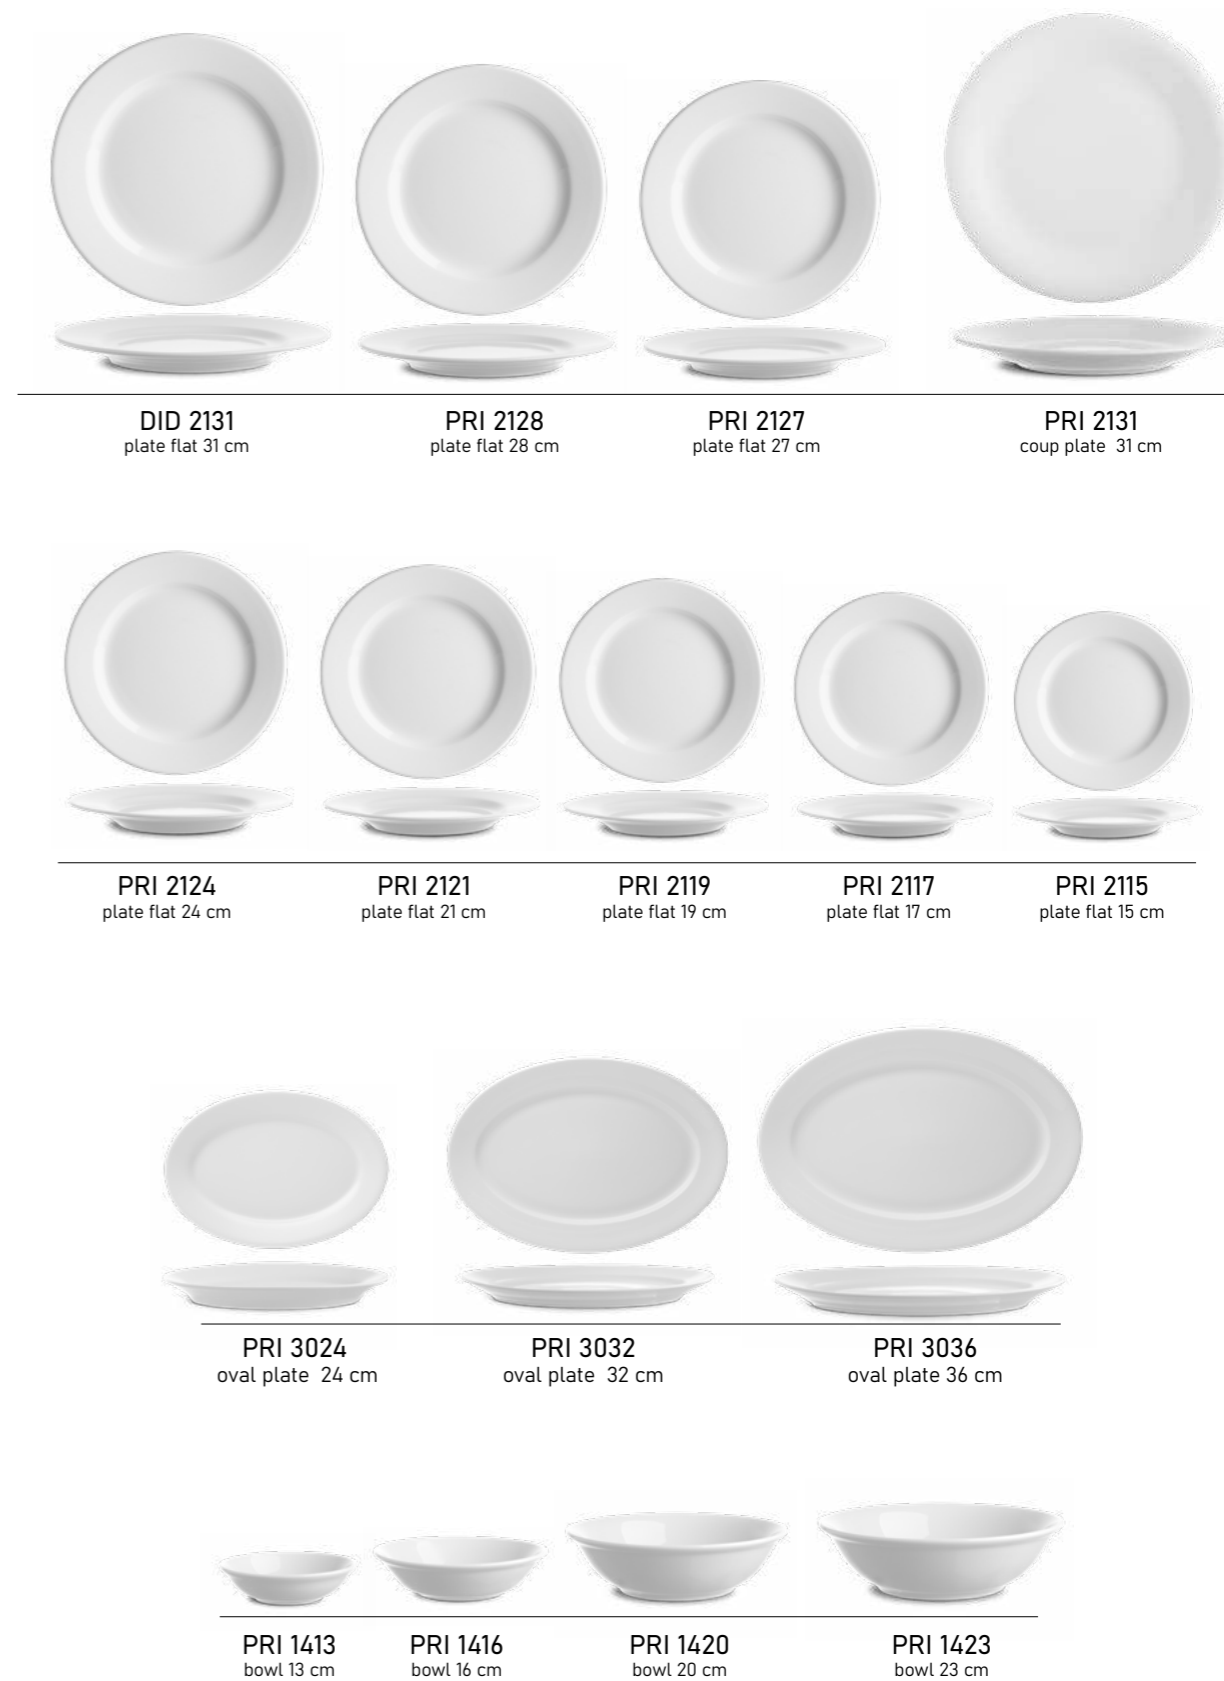

## P R I N C I P

And yet it does not seem to have aged. The simple, timeless design of the Principle makes it the ideal companion to any gastro business. Bet on the tried and tested classic and the famous name of Carlsbad porcelain factory G. Benedikt.

P R I N C I P

P R I N C I P

P R I N C I P

P R I N C I P

PRI 1232  
soup bowl 32 cl

PRI 1716  
saucer 16 cm

PRI 1132  
soup bowl 32 cl

PRI 1716  
saucer 16 cm

PRI 1241  
soup bowl 41 cl

PRI 1717  
saucer 17 cm

PRI 1141  
soup bowl 41 cl

PRI 1717  
saucer 17 cm

PRI 1923  
plate deep 23 cm

PRI 2108  
plate flat 8 cm

PRI 4402  
cover

PRI 4302  
mustard pot 20 cl

PRI 3310  
gravy boat 10 cl

PRI 3325  
gravy boat 25 cl

PRI 5000  
salt shaker

PRI 5030  
pepper shaker

PRI 2914  
support

PRI 4906  
toothpick holder

PRI 4610  
vase 10 cm

P R I N C I P